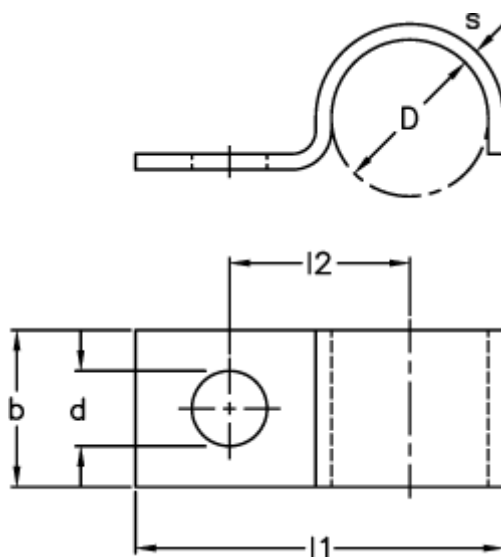

Article number: 025207000009

Description: Norma retaining clip type 520
BSN 9x20x2 W1

Measures

$b = 20$

$D = 9$

$d = 7$

$l1 = 26.5$

$l2 = 17.0$

$s = 2$